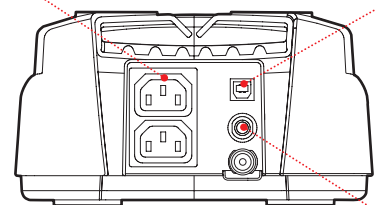

PowerShield³

DETAILS

FILTERED SOCKETS: PROTECTED AGAINST OVERVOLTAGE ONLY

SOCKETS WITH UPS PROTECTION (NO BREAK IN POWER IF MAINS FAILS)

IEC SOCKETS WITH UPS PROTECTION USB COMMUNICATION PORT

SAFETY FUSE

MODELS	IPG 600	IPG 800
POWER	600 VA/360 W	800 VA/480 W
INPUT		
Nominal voltage	220-240 Vac	
Input voltage tolerance frequency	230 Vac (+20/-25%)	
Frequency	50/60 Hz with automatic selection	
OUTPUT		
Voltage during mains operation	230 Vac (+20/-25%)	
Voltage during battery operation	230 Vac (+/- 10%)	
Frequency during battery operation	50 or 60 Hz (+/- 1%)	
Waveform	Pseudo Sinusoidal	
BATTERIES		
Type	VRLA AGM maintenance-free lead based	
Recharge time	6-8 hours	
OTHER FEATURES		
Net weight (kg)	3,7	4,1
Gross weight (kg)	4	4,4
Dimensions (WxDxH) (mm)	185 x 313 x 99	
Packaging dimensions (WxDxH) (mm)	260 x 380 x 140	
Protections	Excessive low battery - overvoltage - short circuit	
Communications	USB	
Output sockets	6 sockets (Schuko or Italian or French or British) + 2 IEC 320 C13	
Standards	EN 62040-1-1 and Directive 2006/95/EC; EN 62040-3 EN 62040-2 and Directive 2004/108 EC	
Certificates	CE; GS/NEMKO on Schuko version	
Operating temperature	0 °C / +40 °C	
Colour	Black	
Altitude and relative humidity	6000 m max altitude, < 95% non-condensing	
Equipment provided	power cable, user guide	