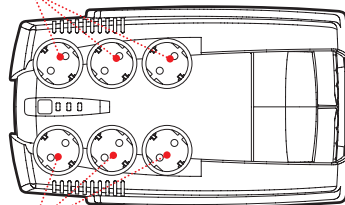

* Estimated average value.

** iPlug filtered output power supply is recommended.

AVAILABLE SOCKETS

FRENCH SOCKET
CEE 7/5

ITALIAN SOCKET
CEI 23/16

BRITISH SOCKET
BS1363A

AVAILABLE OPTIONS

SOFTWARE

PowerShield³

DETAILS

FILTERED SOCKETS: PROTECTED AGAINST OVERVOLTAGE ONLY

SOCKETS WITH UPS PROTECTION (NO BREAK IN POWER IF MAINS FAILS)

IEC SOCKETS WITH UPS PROTECTION USB COMMUNICATION PORT

SAFETY FUSE

MODELS	IPG 600	IPG 800
POWER	600 VA/360 W	800 VA/480 W
INPUT		
Nominal voltage	220-240 Vac	
Input voltage tolerance frequency	230 Vac (+20/-25%)	
Frequency	50/60 Hz with automatic selection	
OUTPUT		
Voltage during mains operation	230 Vac (+20/-25%)	
Voltage during battery operation	230 Vac (+/- 10%)	
Frequency during battery operation	50 or 60 Hz (+/- 1%)	
Waveform	Pseudo Sinusoidal	
BATTERIES		
Type	VRLA AGM maintenance-free lead based	
Recharge time	6-8 hours	
OTHER FEATURES		
Net weight (kg)	3,7	4,1
Gross weight (kg)	4	4,4
Dimensions (WxDxH) (mm)	185 x 313 x 99	
Packaging dimensions (WxDxH) (mm)	260 x 380 x 140	
Protections	Excessive low battery - overvoltage - short circuit	
Communications	USB	
Output sockets	6 sockets (Schuko or Italian or French or British) + 2 IEC 320 C13	
Standards	EN 62040-1-1 and Directive 2006/95/EC; EN 62040-3 EN 62040-2 and Directive 2004/108 EC	
Certificates	CE; GS/NEMKO on Schuko version	
Operating temperature	0 °C / +40 °C	
Colour	Black	
Altitude and relative humidity	6000 m max altitude, < 95% non-condensing	
Equipment provided	power cable, user guide	